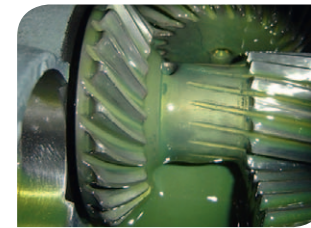

6. Overhauls, modernizations and replacements

Kumera has significant production resources and comprehensive expertise of gearboxes. This gives Kumera exceptional capability to accomplish overhauls, modernizations and replacements of gearboxes of any brand.